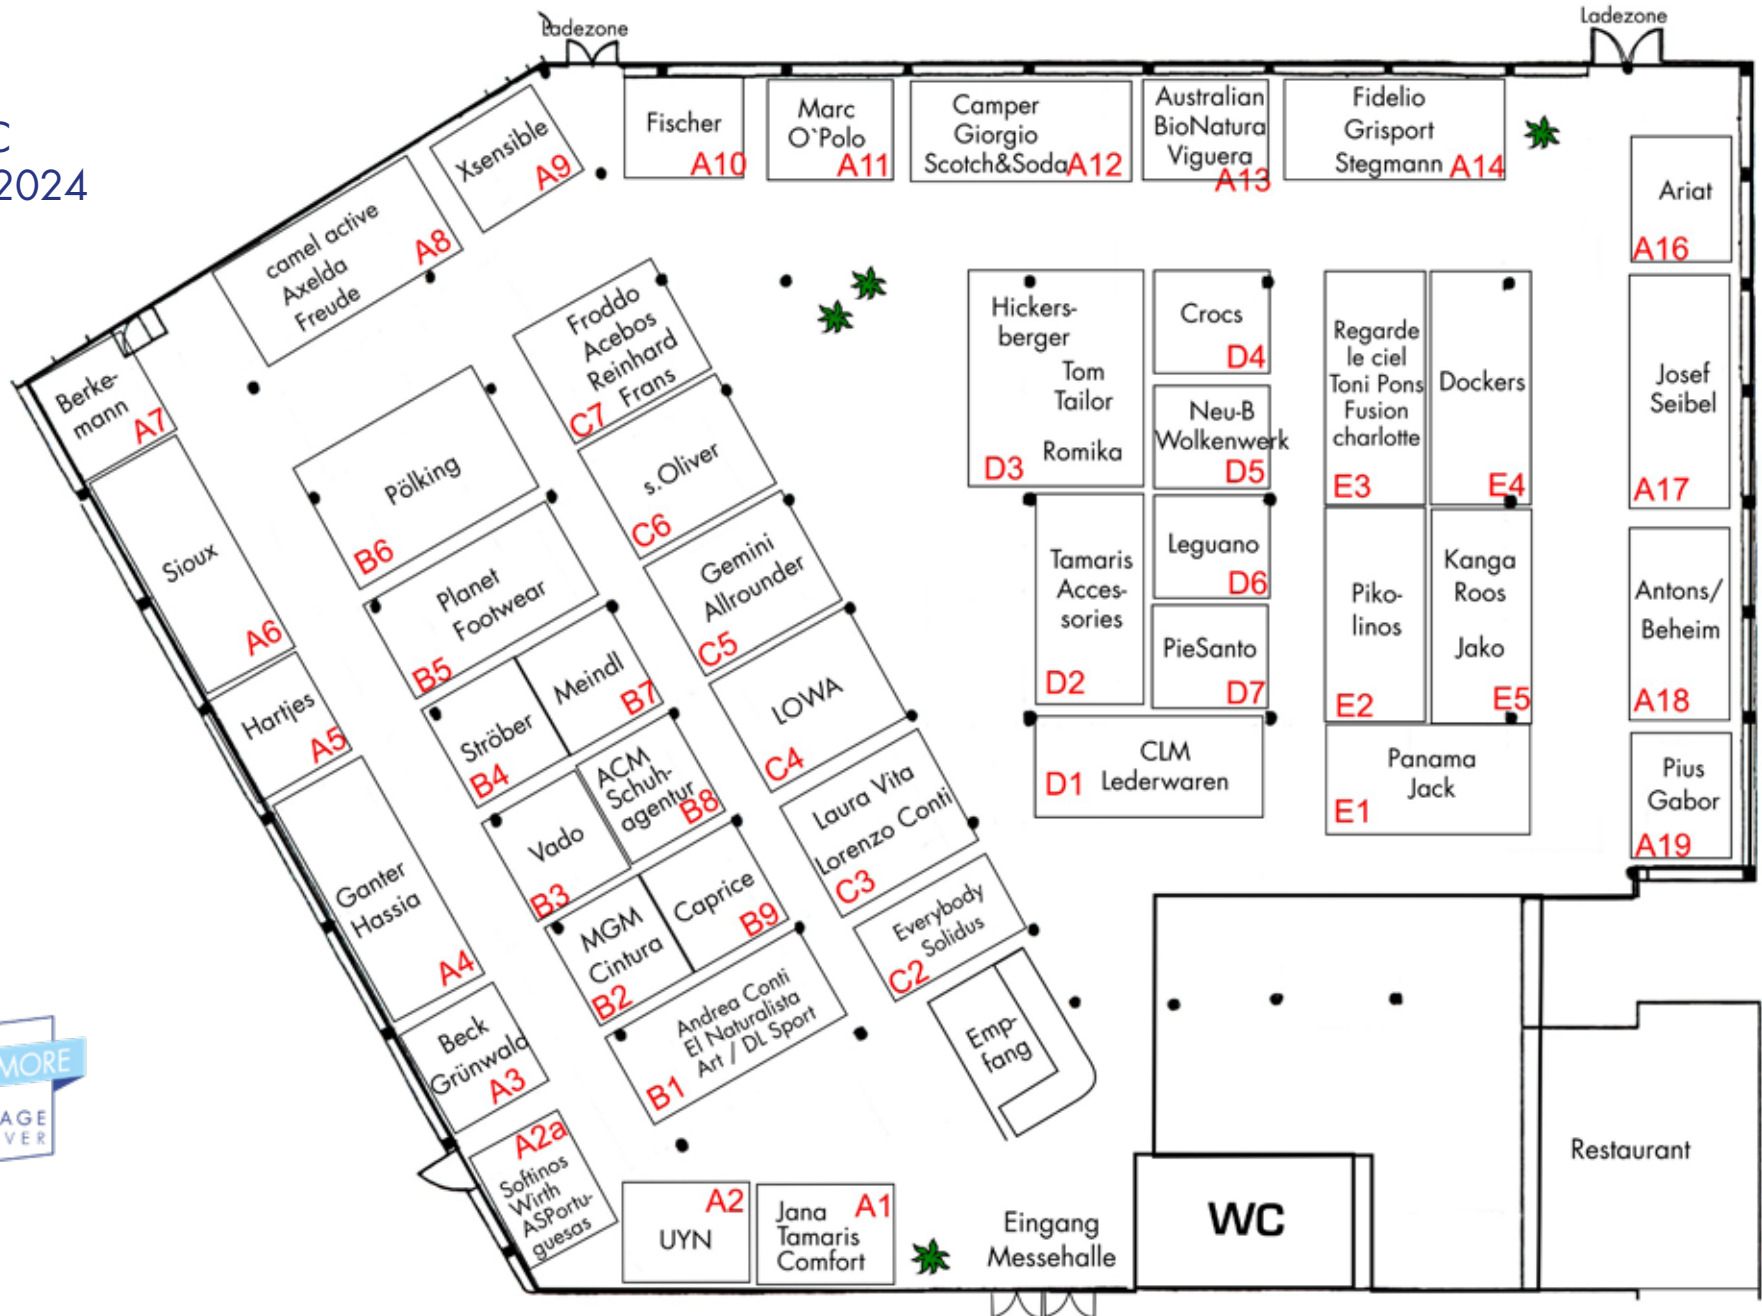

FLÄCHENPLAN SHOES + MORE

BRANDBOXX

HANNOVER

Messehalle
EG HAUS C
18.-20.02.2024

Shoe Lounge